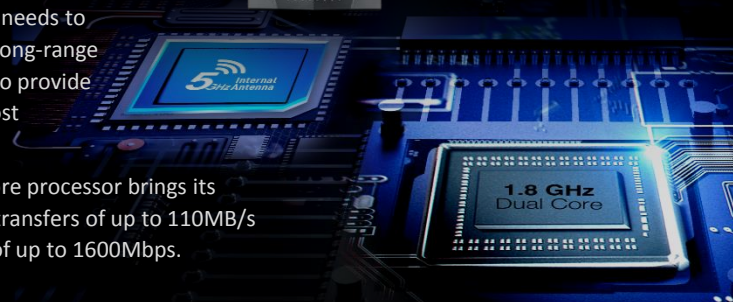

Powerful Hardware, Ultimate Performance

With the increasing popularity of 5GHz Wi-Fi devices, a router needs to deliver the maximum 5GHz bandwidth possible, with reliable long-range performance. RT-AC2900 has an extra internal 5GHz antenna to provide the ultimate 5GHz quad-stream performance, while RangeBoost significantly improves mid- to long-distance Wi-Fi coverage.

Additionally, RT-AC2900's top-of-the-line 1.8GHz 64bit dual-core processor brings its computational capability to the next level, enabling USB data transfers of up to 110MB/s and router download/upload speeds (WAN-LAN throughput) of up to 1600Mbps.