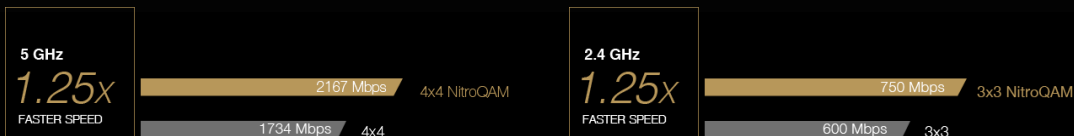

RT-AC2900

Overwhelming powerful dual-band AC2900 gigabit wireless router for 4K streaming and gaming

- **Ultimate gaming experience** – Built-in WFast® game accelerator and Adaptive QoS deliver lag-free online gaming and smooth 4K UHD streaming
- **Ultrafast Wi-Fi** – AC2900 speeds boosted with NitroQAM™ and 5GHz quad-stream technology to handle even the busiest home networks with ease
- **Ultrawide Coverage** – High-performance antennas, ASUS AiRadar and RangeBoost eliminate dead spots, and MU-MIMO maximizes Multi-device performance
- **Ultrapowerful Processor** – Enjoy smoother networking and faster data transfers with the PC-grade 1.8GHz 64bit dual-core processor
- **Commercial-grade Security** – AiProtection, powered by Trend Micro™, blocks and neutralizes internet security threats for all your connected smart devices
- **Easy Management, in the Palm of Your Hand!** – The ASUS Router mobile app puts you in full control of your network, from setup to day-to-day management

Readers' choice Award,
6 Years Running!
(2012-2017)

Ultrafast Wi-Fi with NitroQAM™ and 5GHz Quad-Stream Technology

Whether you're gaming online in a heated competition or streaming a live event in 4K UHD, lag and buffering are simply not an option. NitroQAM™ (1024-QAM) technology delivers the ultimate 5GHz quad-stream (4x4) speeds of up to 2167Mbps, giving RT-AC2900 combined total speed of 2917Mbps. So everyone on your network can enjoy smooth streaming and low-latency online gaming!

Multiple Capacity Wi-Fi with Revolutionary MU-MIMO Technology

RT-AC2900 is able to connect to multiple MU-MIMO-compatible clients at each device's maximum speed simultaneously, unlike standard single-user MIMO where individual devices have to wait for sequential transmissions.